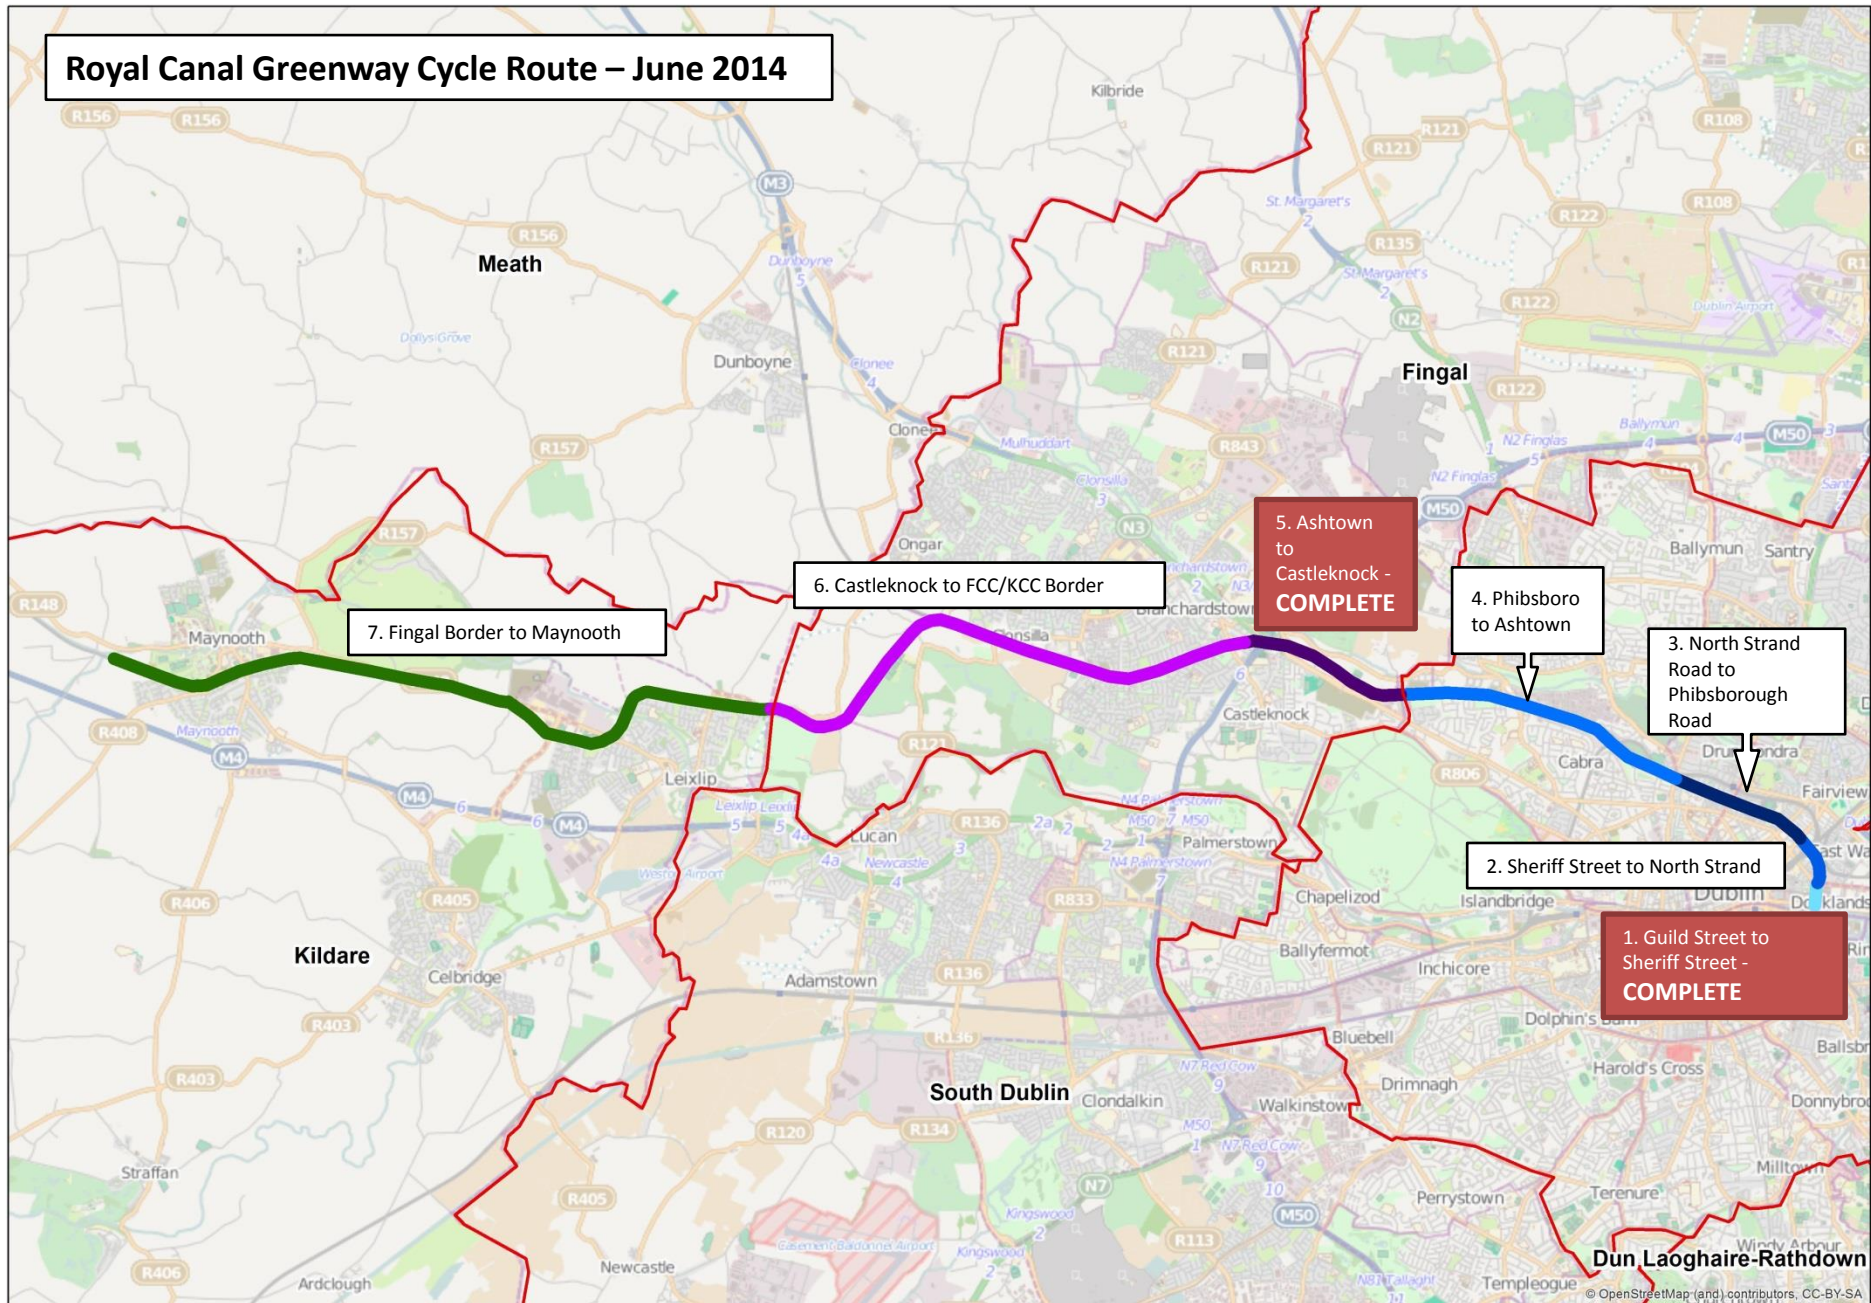

Royal Canal Greenway Cycle Route – June 2014

7. Fingal Border to Maynooth

6. Castleknock to FCC/KCC Border

5. Ashtown to Castleknock - COMPLETE

4. Phibsboro to Ashtown

3. North Strand Road to Phibsborough Road

2. Sheriff Street to North Strand

1. Guild Street to Sheriff Street - COMPLETE

Dun Laoghaire-Rathdown